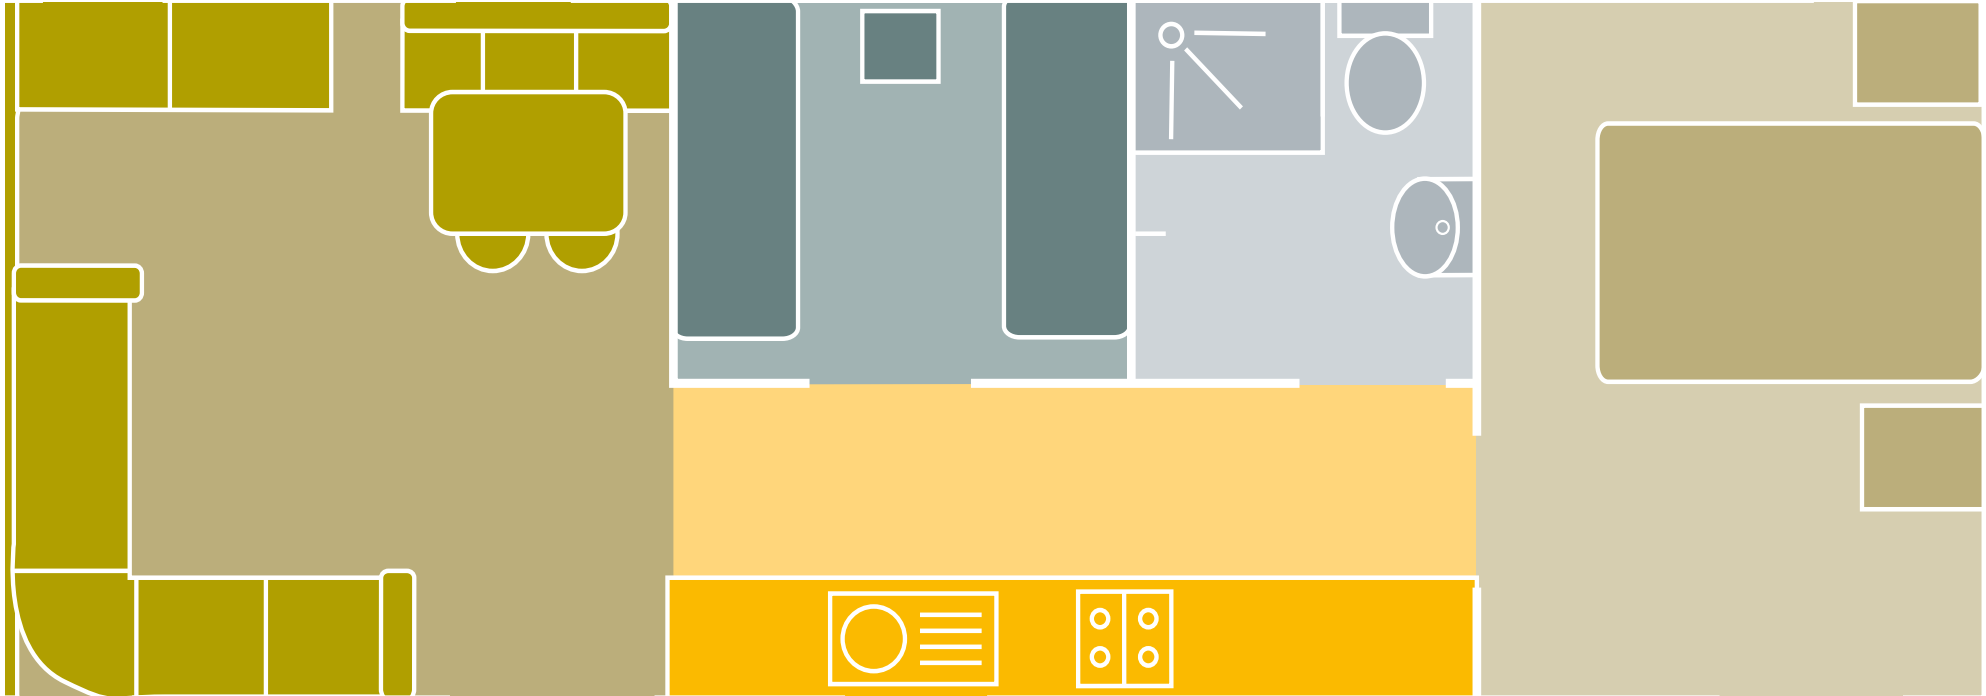

WHEELCHAIR FRIENDLY BOVEY

4 berth caravan

- Caravan with central heating and double glazing
- Two bedrooms sleeping four, one king size and one twin
- Wide access sliding doors
- Low level wide access kitchen
- Wet room • Bed linen and towels provided
- Dimensions 35" x 12"